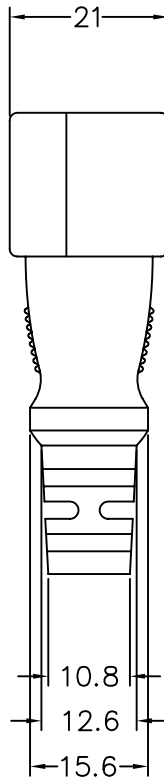

1	2	3	4
RevNo	Revision note	Date	Signature
			Checked

CABLE	RATING
18AWG	10A (125V~–250V~)
16AWG	13A (125V~–250V~)
14AWG	15A (125V~–250V~)

F	Sultable Flexible Cord	Tolerance	Approved:	升林有限公司	
		> 0 ±0.3 > 1 ±0.5 > 10 ±0.1 > 20 ±0.2 Angle: ±1	Checked:		
			Drawing By: Tina Wang		Description:
			Date:		Material:
	Specification Use Only	Scale: 1/1	Rev.1	Unit: mm Drawing NO: SL-4	