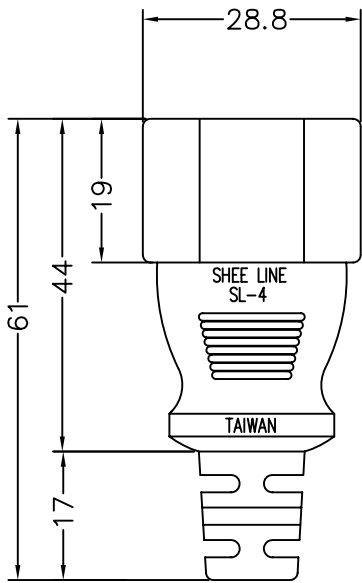

1	2	3	4
RevNo	Revision note	Date	Signature
			Checked

CABLE	RATING
18AWG	10A (125V~–250V~)
16AWG	13A (125V~–250V~)
14AWG	15A (125V~–250V~)

F	Sultable Flexible Cord	Tolerance	Approved:	升林有限公司	
		> 0 ±0.3 > 1 ±0.5 > 10 ±0.1 > 20 ±0.2 Angle: ±1	Checked:		
			Drawing By: Tina Wang		Description:
			Date:		Material:
	Specification Use Only	Scale: 1/1	Rev.1	Unit: mm Drawing NO: SL-4	