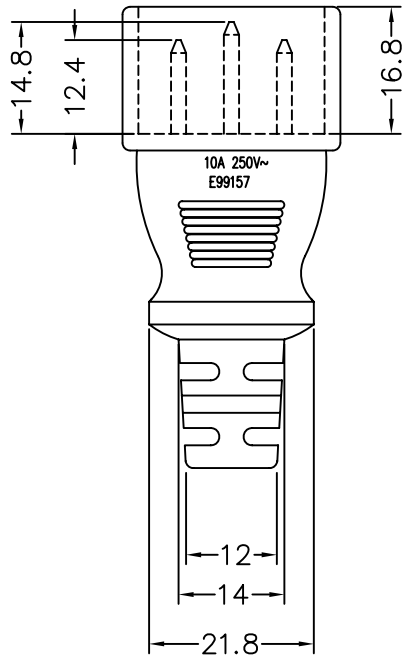

1	2	3	4
RevNo	Revision note	Date	Signature
			Checked

CABLE	RATING
18AWG	10A (125V~–250V~)
16AWG	13A (125V~–250V~)
14AWG	15A (125V~–250V~)

F	Sultable Flexible Cord	Tolerance	Approved:	升林有限公司	
		> 0 ±0.3 > 1 ±0.5 > 10 ±0.1 > 20 ±0.2 Angle: ±1	Checked:		
			Drawing By: Tina Wang		Description:
			Date:		Material:
	Specification Use Only	Scale: 1/1	Rev.1	Unit: mm Drawing NO: SL-4	