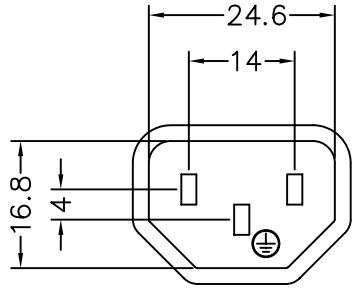

1	2	3	4
RevNo	Revision note	Date	Signature
			Checked

CABLE	RATING
18AWG	10A (125V~–250V~)
16AWG	13A (125V~–250V~)
14AWG	15A (125V~–250V~)

F	Sultable Flexible Cord	Tolerance	Approved:	升林有限公司	
		> 0 ±0.3 > 1 ±0.5 > 10 ±0.1 > 20 ±0.2 Angle: ±1	Checked:		
			Drawing By: Tina Wang		Description:
			Date:		Material:
	Specification Use Only	Scale: 1/1	Rev.1	Unit: mm Drawing NO: SL-4	