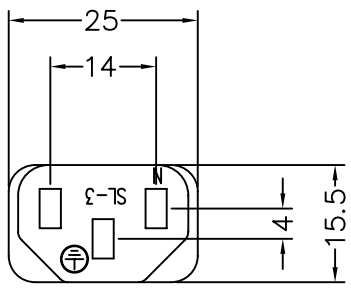

1	2	3	4
RevNo	Revision note	Date	Signature
			Checked

CABLE	RATING
18AWG	10A (125V~–250V~)
16AWG	13A (125V~–250V~)
14AWG	15A (125V~–250V~)

Sultable Flexible Cord	Tolerance	Approved:	SL 升林有限公司	
	> 0 ±0.3	Checked:		
	> 1 ±0.5	Drawing By: Tina Wang		Description:
	> 10 ±0.1	Date:		Material:
> 20 ±0.2	Angle: ±1	Scale: 1/1	Rev.1	
Specification Use Only		Unit: mm	Drawing NO: SL-3	