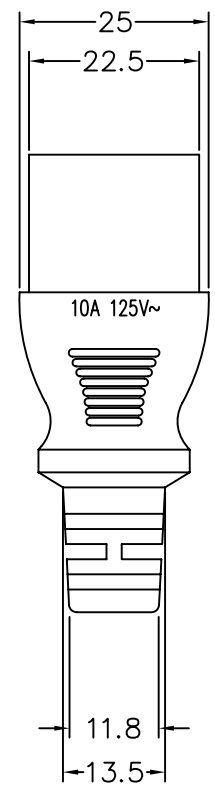

1	2	3	4
RevNo	Revision note	Date	Signature
			Checked

CABLE	RATING
18AWG	10A (125V~–250V~)
16AWG	13A (125V~–250V~)
14AWG	15A (125V~–250V~)

Sultable Flexible Cord	Tolerance	Approved:	SL 升林有限公司	
	> 0 ±0.3	Checked:		
	> 1 ±0.5	Drawing By: Tina Wang		Description:
	> 10 ±0.1	Date:		Material:
> 20 ±0.2	Angle: ±1	Scale: 1/1	Rev.1	
Specification Use Only		Unit: mm	Drawing NO: SL-3	