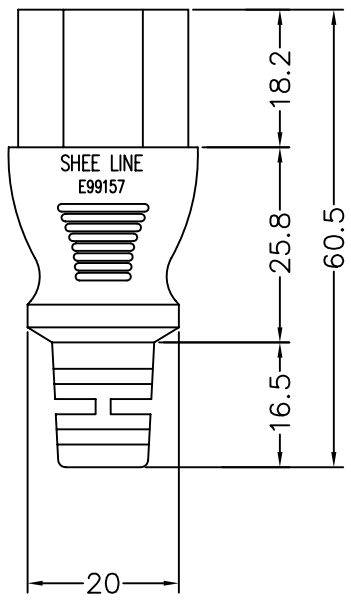

1	2	3	4
RevNo	Revision note	Date	Signature
			Checked

CABLE	RATING
18AWG	10A (125V~–250V~)
16AWG	13A (125V~–250V~)
14AWG	15A (125V~–250V~)

Sultable Flexible Cord	Tolerance	Approved:	SL 升林有限公司	
	> 0 ±0.3	Checked:		
	> 1 ±0.5	Drawing By: Tina Wang		Description:
	> 10 ±0.1	Date:		Material:
> 20 ±0.2	Angle: ±1	Scale: 1/1	Rev.1	
Specification Use Only		Unit: mm	Drawing NO: SL-3	